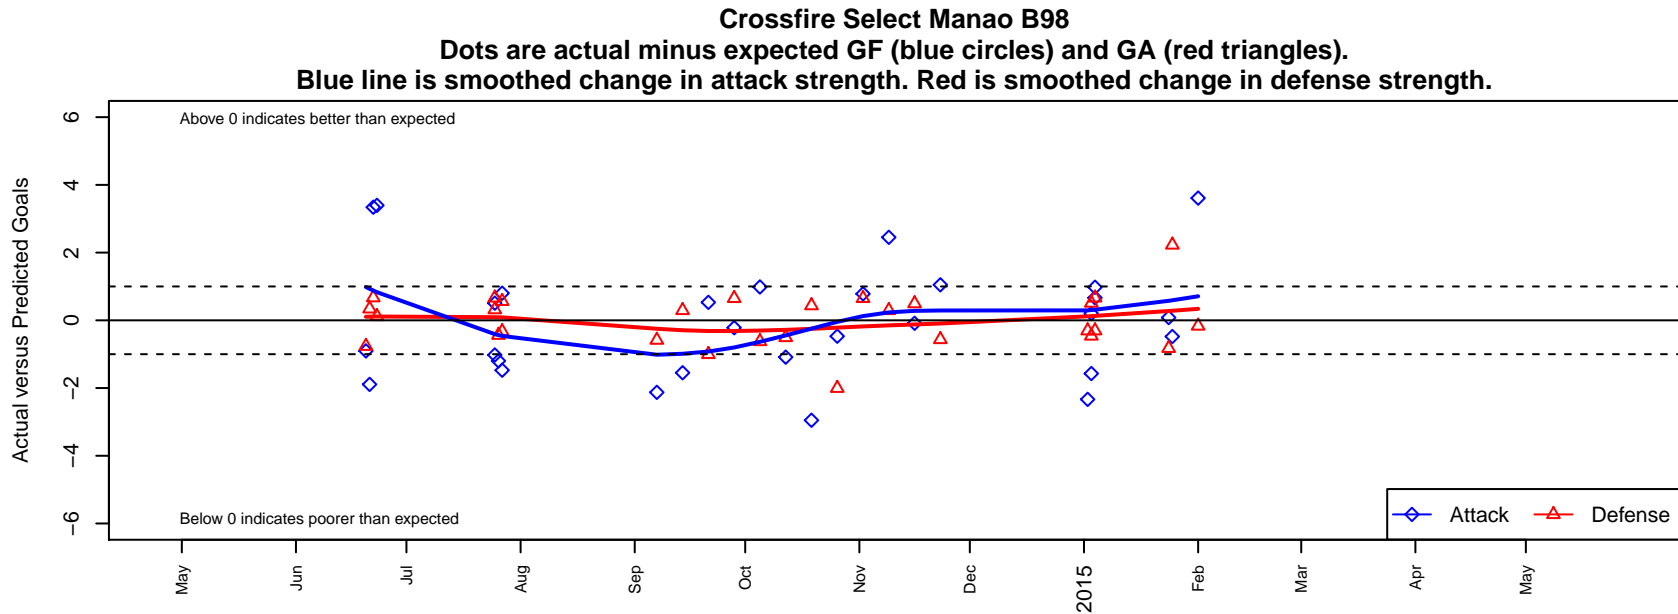

# Crossfire Select Manao B98

Crossfire Select SC  
 Redmond, WA  
 B98 total strength=1767  
 attack=33.68 defense=24.2  
 fall league = NPSL B16D1

alt names used:  
 Crossfire Select B98 Mana o  
 Crossfire Select B98 Mana'o  
 Crossfire Select B98 Mana'0  
 CROSSFIRE SELECT B98-MANA'O  
 Crossfire Select B98-Manao

Venues played:  
 2014 US Club Regionals Premier U15  
 2014 Crossfire Select Cup BU16 Gold  
 2014 NPSL B16D1  
 2014 PacNW Winter Classic Premier II U16  
 2014 WYS Championship B98

**attack and defense variance (black dot)  
relative to other teams  
and top 10 in region**