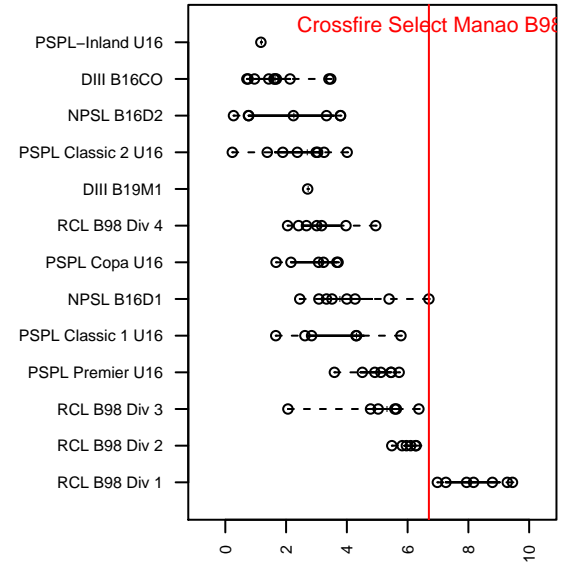

**attack and defense rating
relative to others at age
and all opponents in last 13 months**