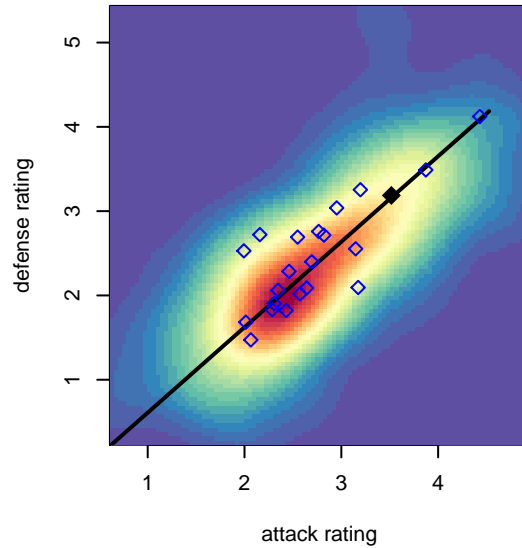

**attack and defense rating
relative to others at age
and all opponents in last 13 months**