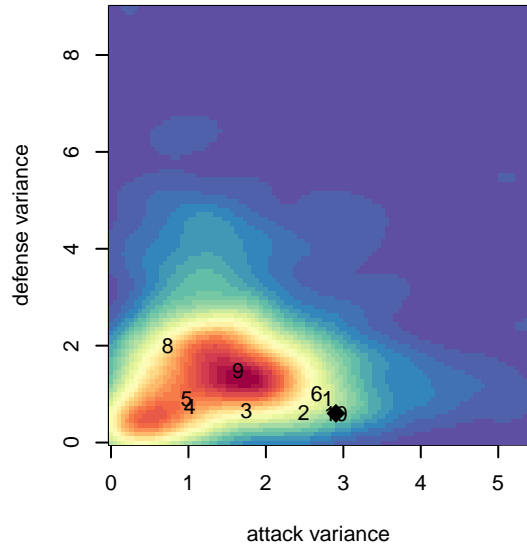

# Crossfire Select Manao B98

Crossfire Select SC  
 Redmond, WA  
 B98 total strength=1767  
 attack=33.68 defense=24.2  
 fall league = NPSL B16D1

alt names used:  
 Crossfire Select B98 Mana o  
 Crossfire Select B98 Mana'o  
 Crossfire Select B98 Mana'0  
 CROSSFIRE SELECT B98-MANA'O  
 Crossfire Select B98-Manao

Venues played:  
 2014 US Club Regionals Premier U15  
 2014 Crossfire Select Cup BU16 Gold  
 2014 NPSL B16D1  
 2014 PacNW Winter Classic Premier II U16  
 2014 WYS Championship B98

**attack and defense variance (black dot)  
relative to other teams  
and top 10 in region**